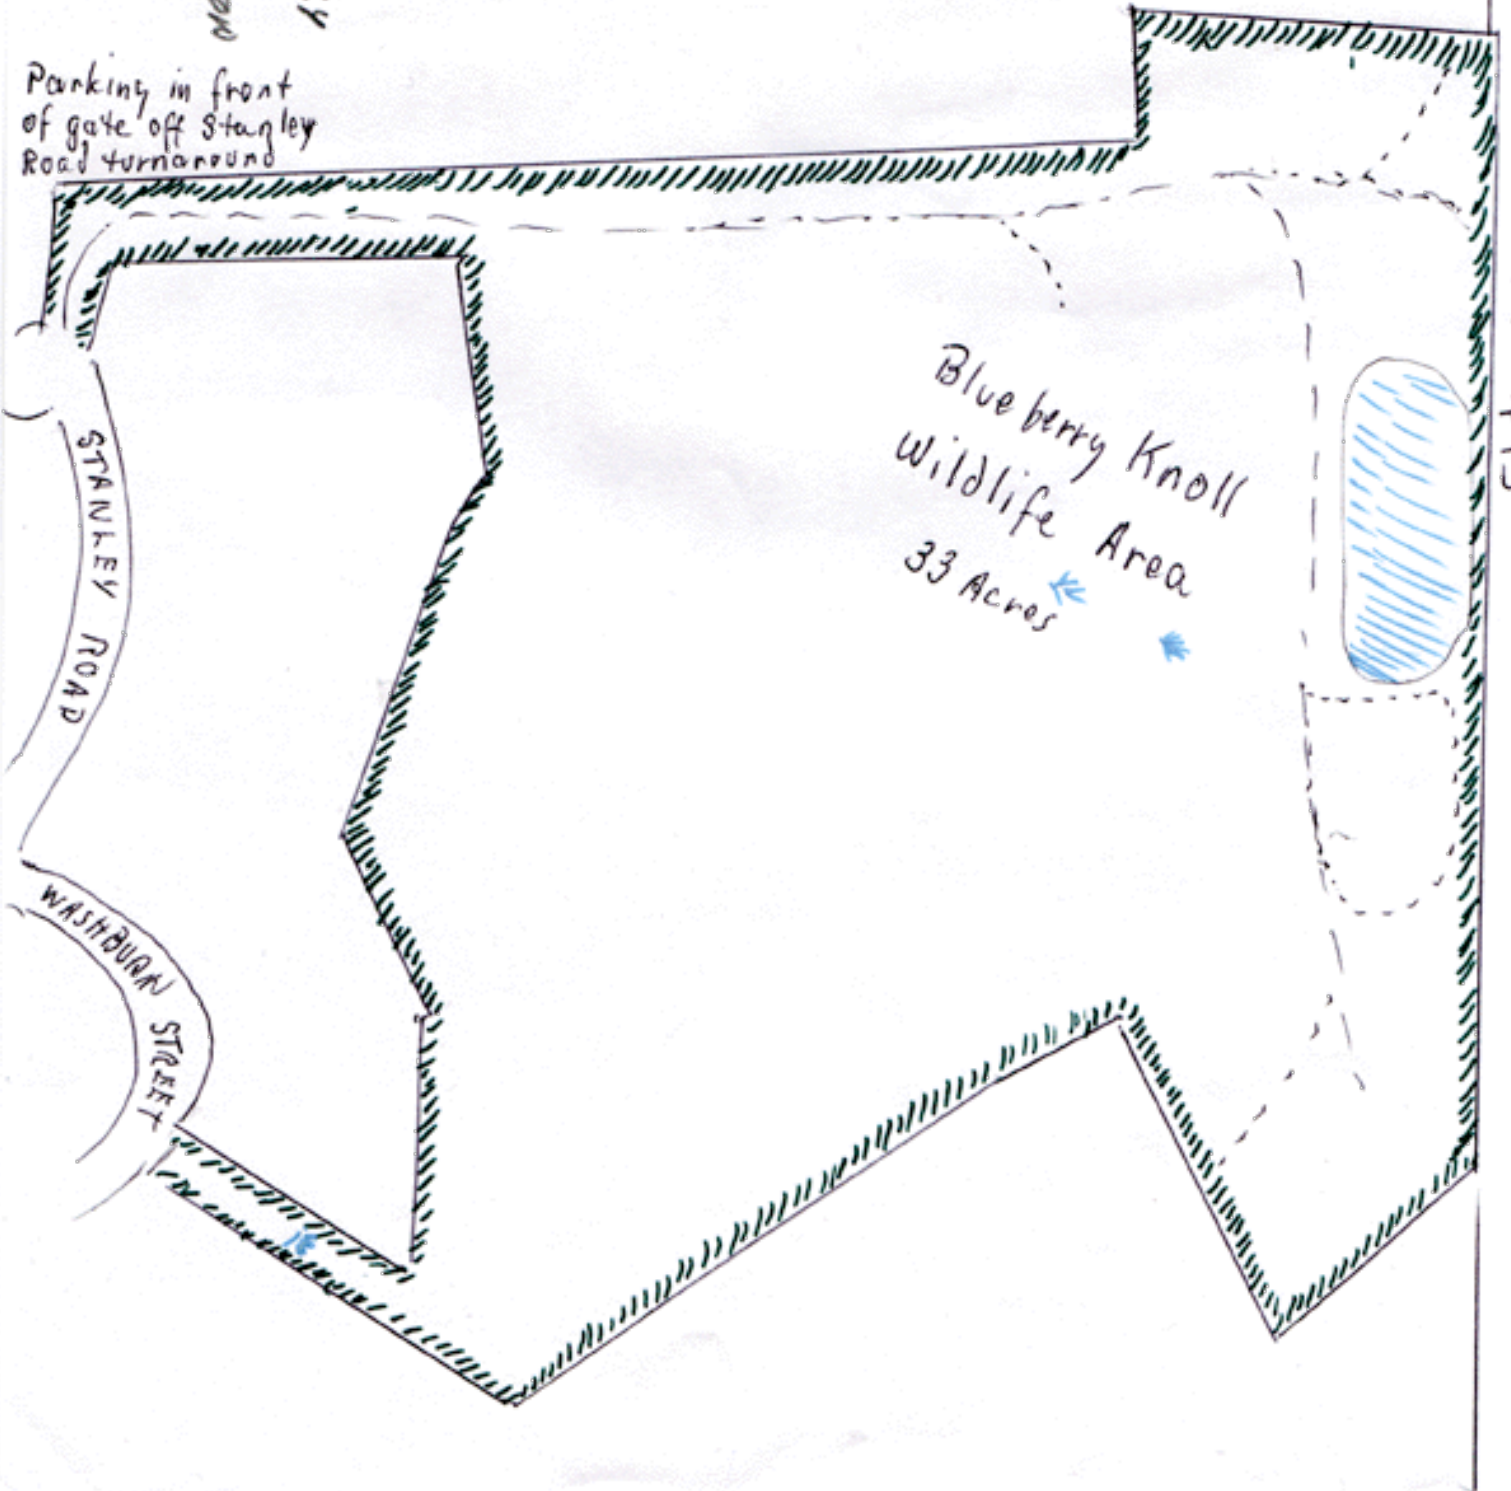

ENTER BLUEBERRY
KNOLL ESTATES
OFF S. WASHINGTON
STREET

Parking in front
of gate off Stanley
Road turnaround

STANLEY ROAD

WASHBURN STREET

100
200
300
400
500